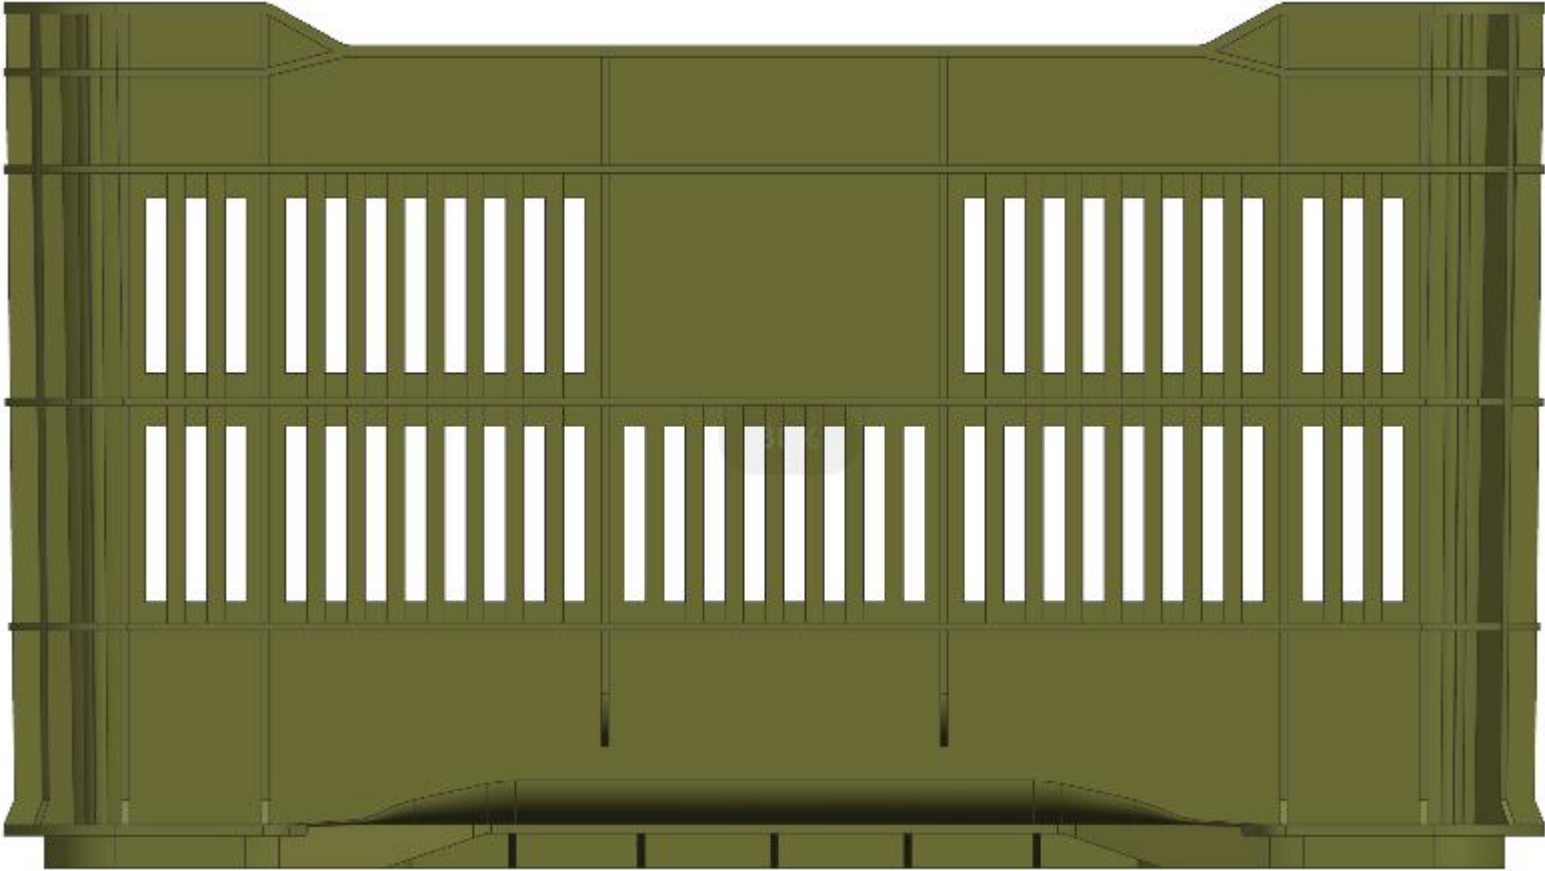

Outer

long 50.3 cm

wide 33.8 cm

High total 28.3 cm

Inner

Long. 48.0 cm

Wide. 31.5 cm

High. 27.0 cm

HDPE weight 1564g

PP weight 1500g

Outer

Inner

Longside view

Shortside view

Bottom view

Stack view