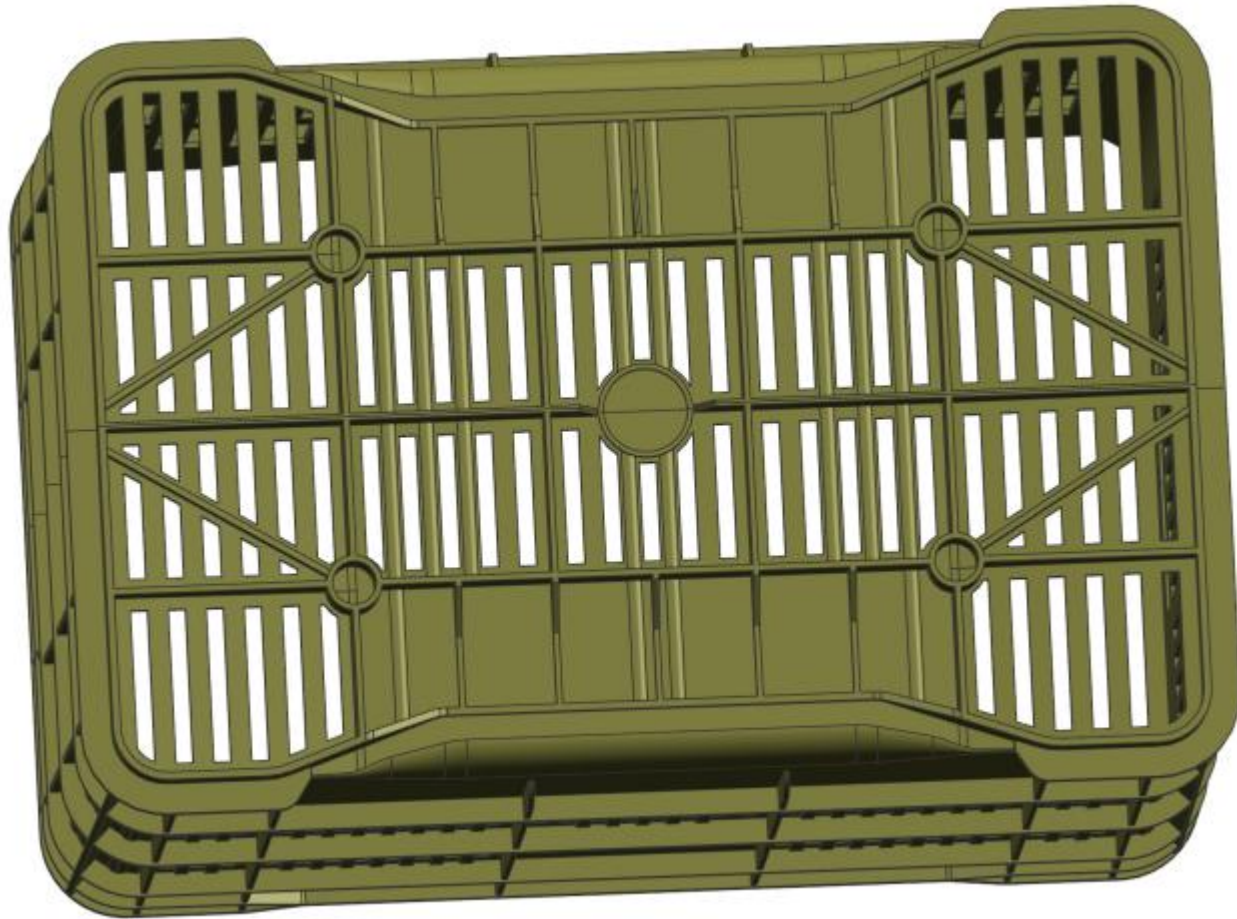

Outer

long 50.3 cm

wide 33.8 cm

High total 28.3 cm

Inner

Long. 48.0 cm

Wide. 31.5 cm

High. 27.0 cm

HDPE weight 1564g

PP weight 1500g

Outer

Inner

Longside view

Shortside view

Bottom view

Stack view