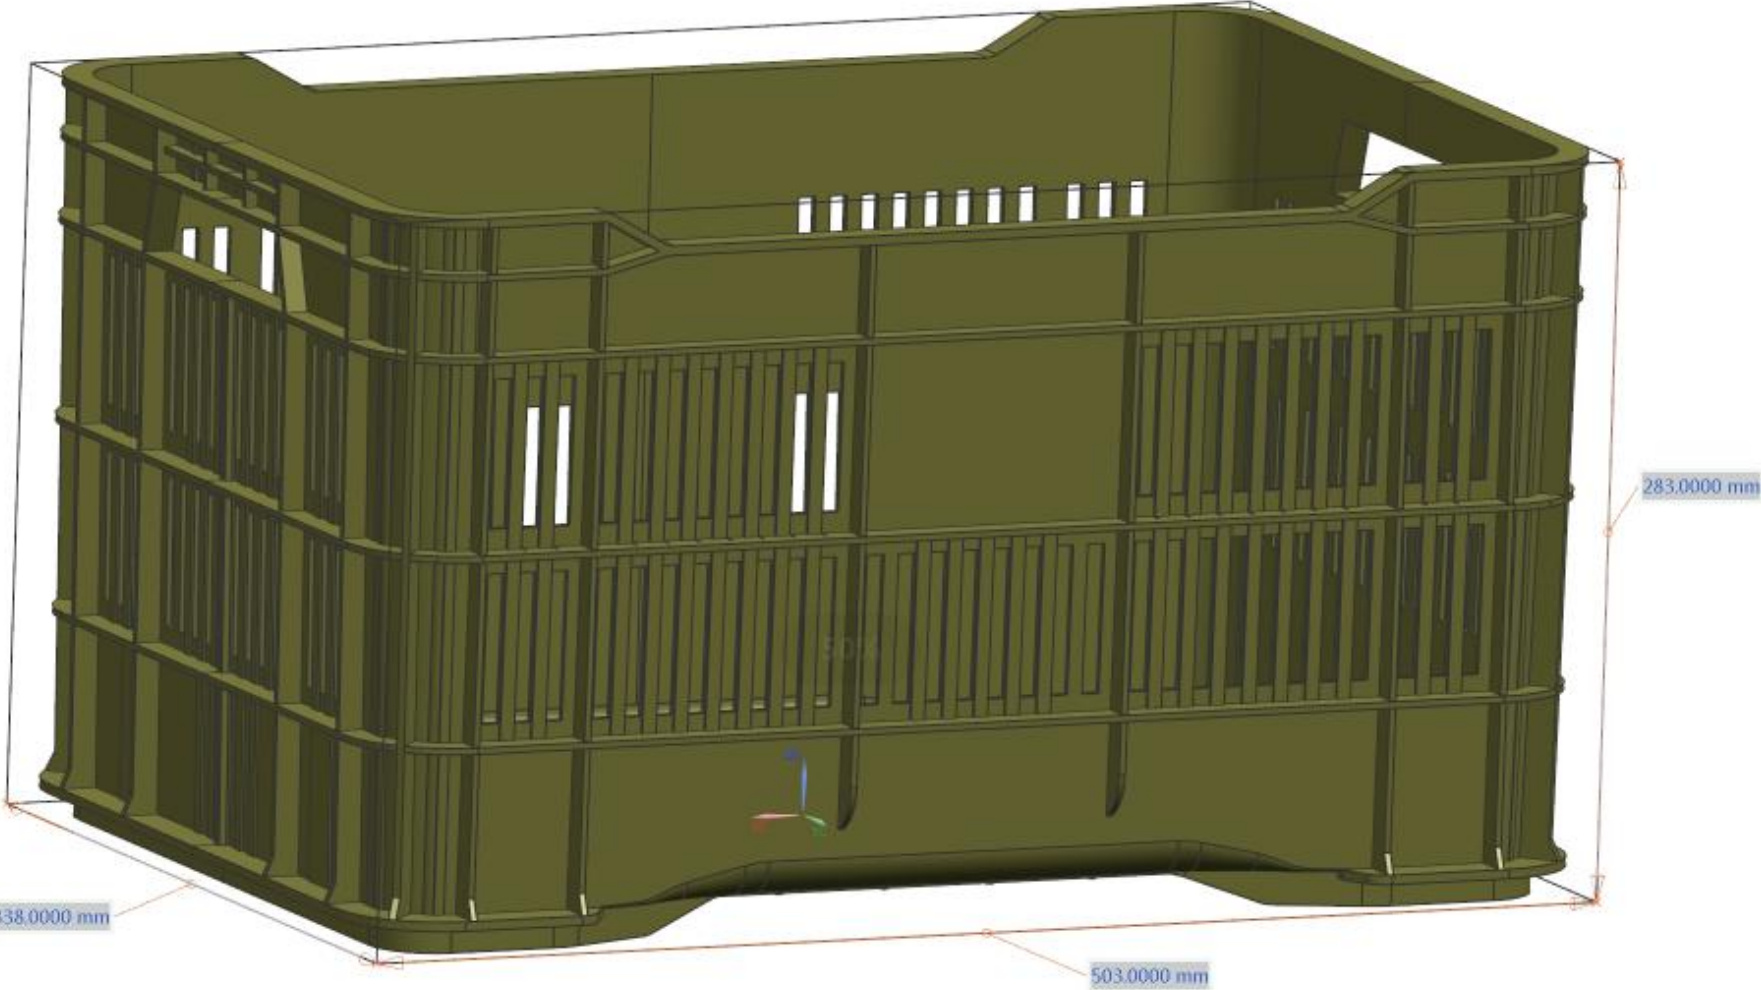

Outer

long 50.3 cm

wide 33.8 cm

High total 28.3 cm

Inner

Long. 48.0 cm

Wide. 31.5 cm

High. 27.0 cm

HDPE weight 1564g

PP weight 1500g

Outer

Inner

Longside view

Shortside view

Bottom view

Stack view