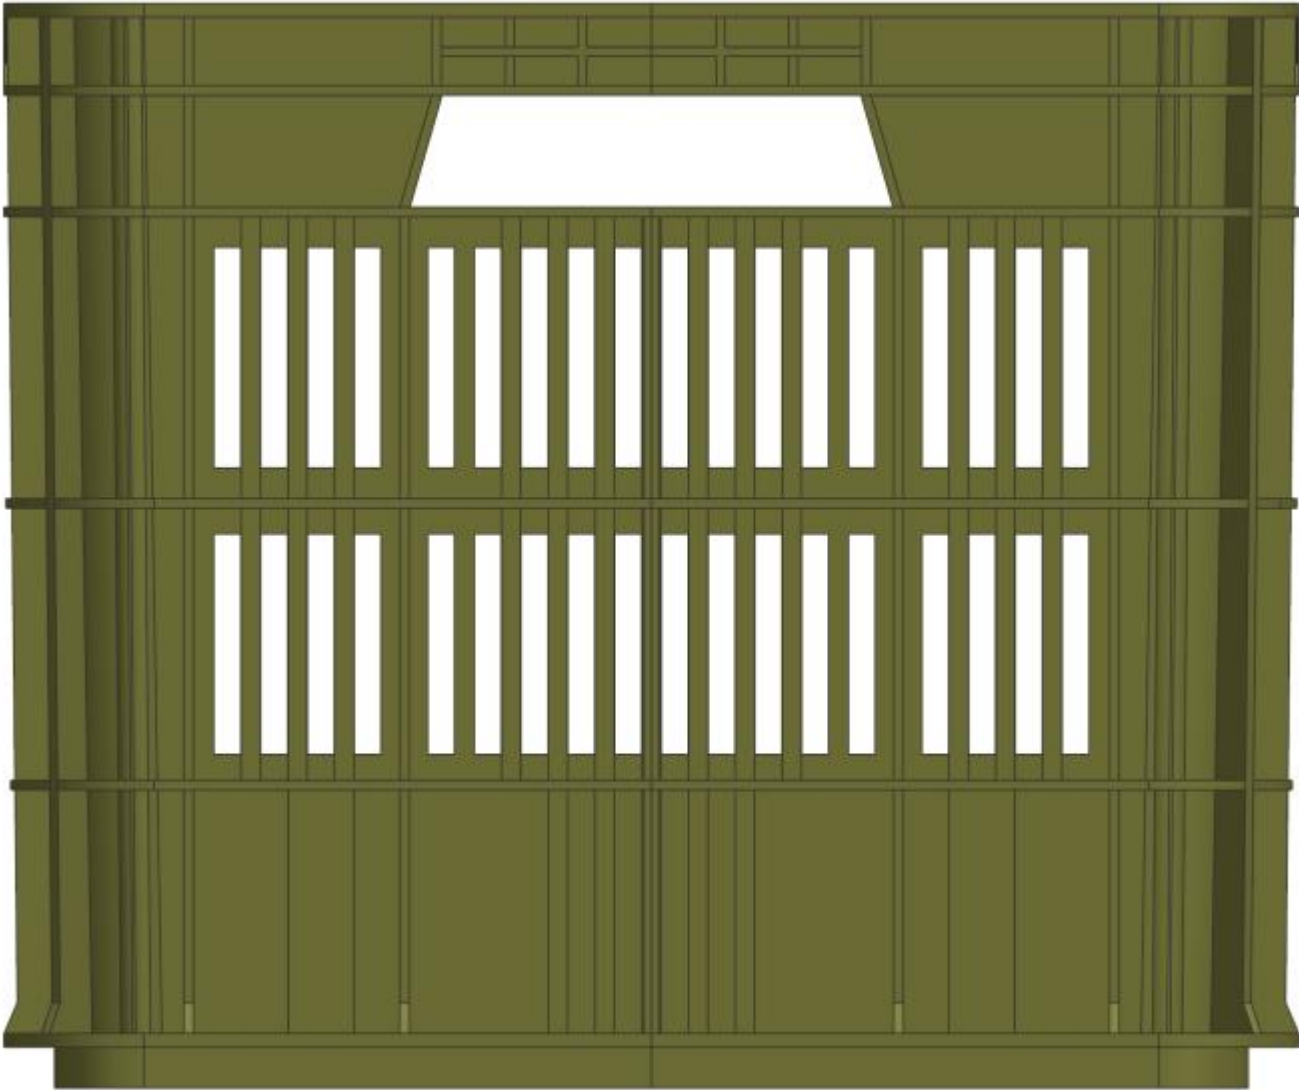

Outer

long 50.3 cm

wide 33.8 cm

High total 28.3 cm

Inner

Long. 48.0 cm

Wide. 31.5 cm

High. 27.0 cm

HDPE weight 1564g

PP weight 1500g

Outer

Inner

Longside view

Shortside view

Bottom view

Stack view