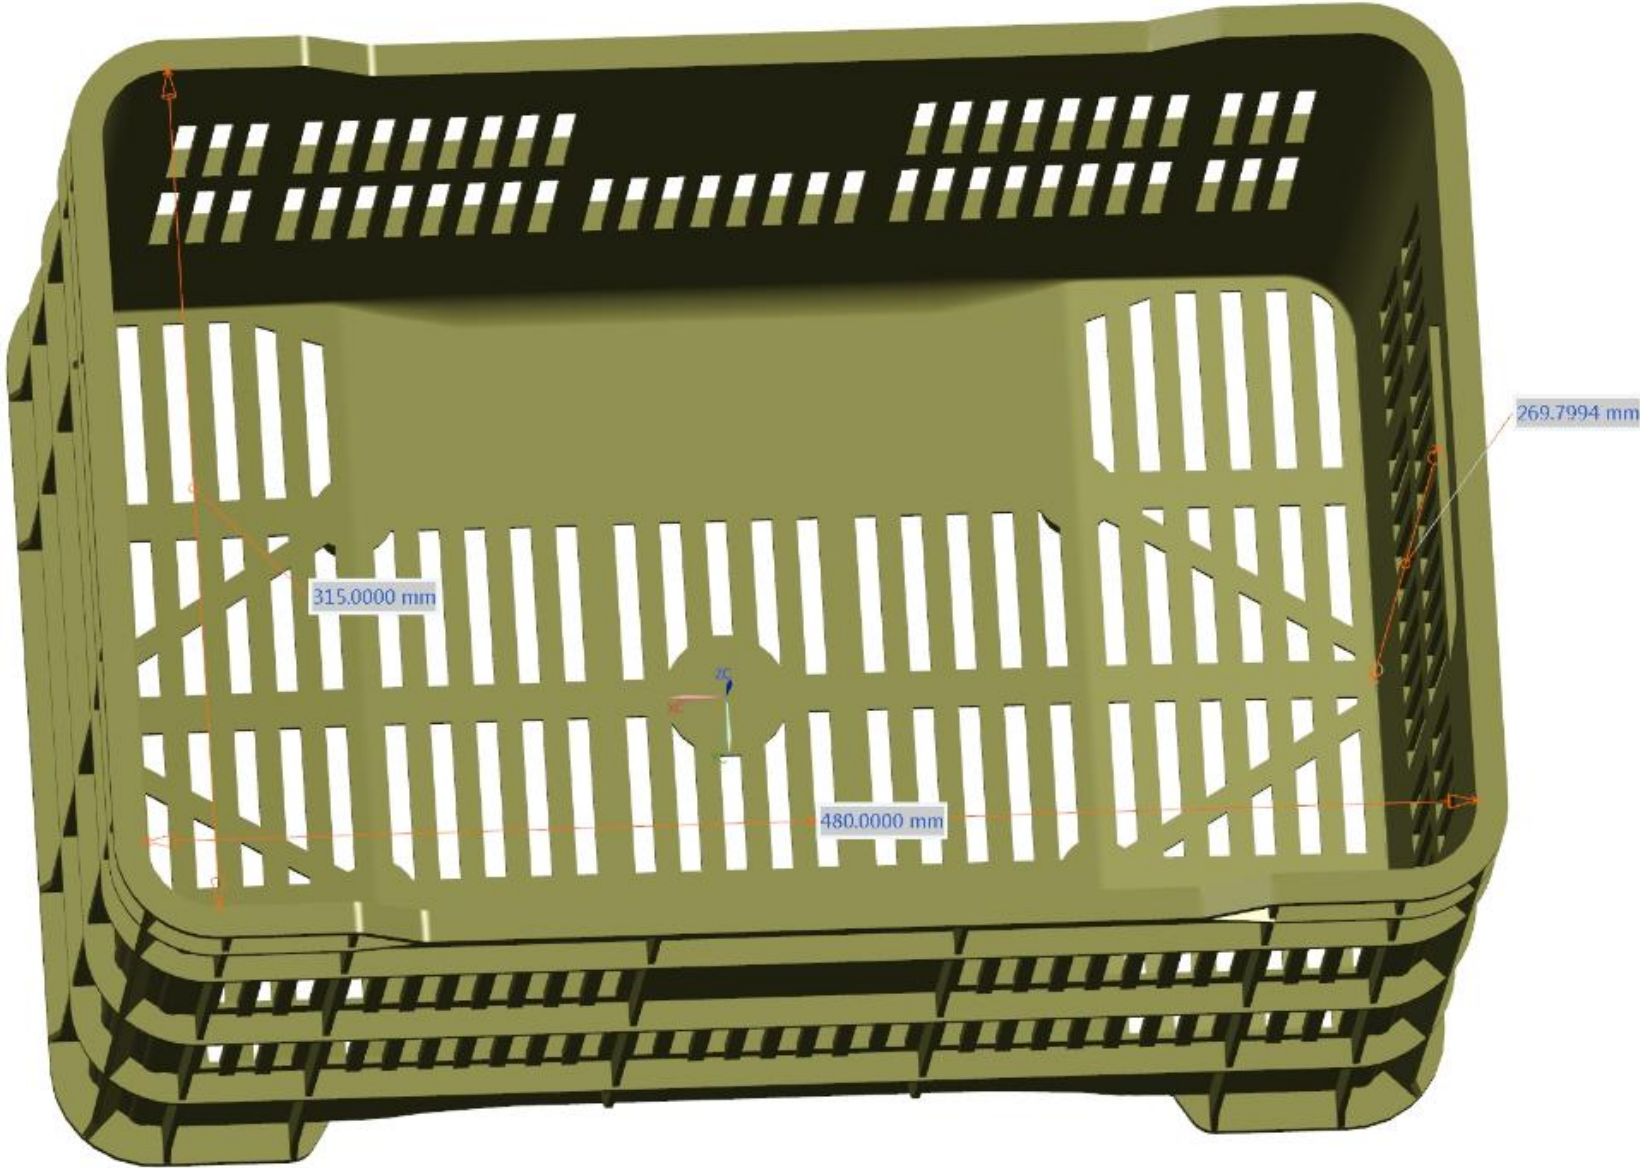

Outer

long 50.3 cm

wide 33.8 cm

High total 28.3 cm

Inner

Long. 48.0 cm

Wide. 31.5 cm

High. 27.0 cm

HDPE weight 1564g

PP weight 1500g

Outer

Inner

Longside view

Shortside view

Bottom view

Stack view