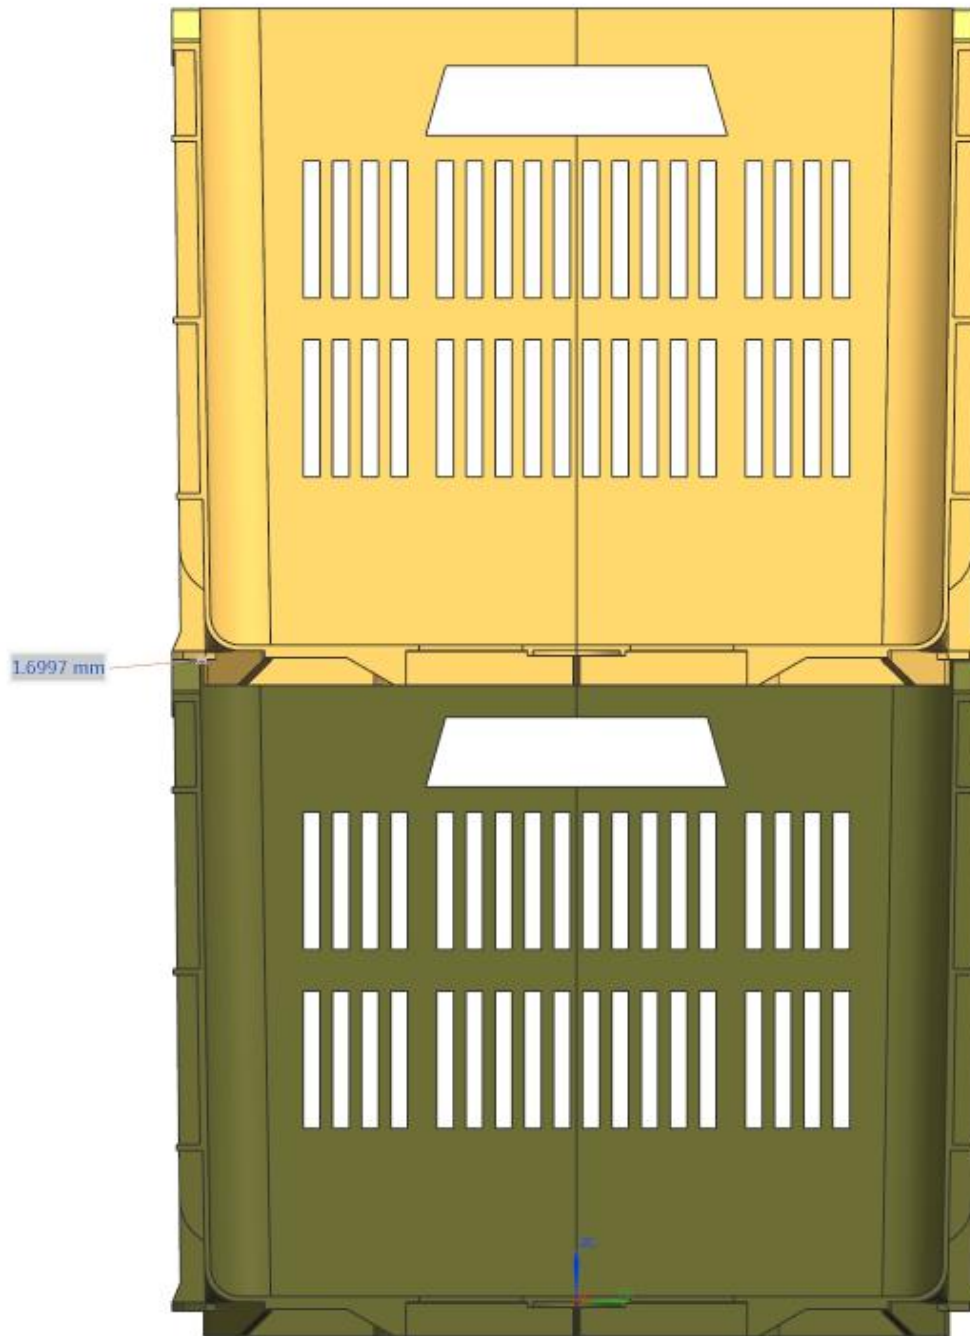

Outer

long 50.3 cm

wide 33.8 cm

High total 28.3 cm

Inner

Long. 48.0 cm

Wide. 31.5 cm

High. 27.0 cm

HDPE weight 1564g

PP weight 1500g

Outer

Inner

Longside view

Shortside view

Bottom view

Stack view